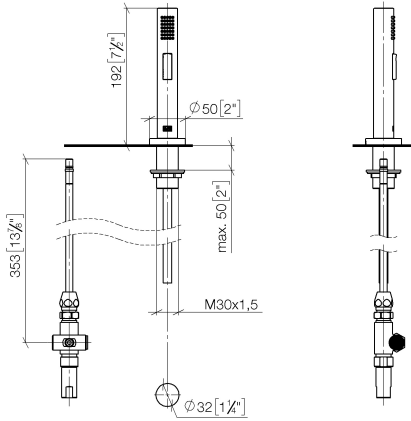

27 721 970

Fits: ELIO, TARA, TARA ULTRA

- with round rosette
- spray flow
- automatic spout/shower diverter
- height of mixer 191 mm
- hole diameter rinsing spray 32mm
- fabric braided hose 1500 mm
- sprayface with anti-scaling system
- lead-free

Can only be combined with 33826790, 32800790, 33826888, 32815888, 20815892, 33826875.

Intrinsic protection against back flow.

	Chrome	27 721 970-00
	Brushed Platinum	27 721 970-06
	Platinum	27 721 970-08
	Durabross (23kt Gold)	27 721 970-09
	Dark Chrome	27 721 970-19
	Brushed Durabross (23kt Gold)	27 721 970-28
	Matte Black	27 721 970-33
	Brushed Champagne (22kt Gold)	27 721 970-46
	Champagne (22kt Gold)	27 721 970-47
	Brushed Chrome	27 721 970-93
	Brushed Dark Platinum	27 721 970-99

27 721 970

mm [inches]

Flow rate chart

Certificates

LGA_18901.

Belgaqua_21-027-
27_3.

LGA_29572.

IAPMO_6397.

27 721 970

Spare parts list

No.	Item Number	Name	Quantity used	Delivery time
1	04 24 02 046 01-07	pipe	1	10
2	90 23 30 040 00-00	threaded connector	1	10
3	90 24 03 168 00 90	nipple	1	2
4	90 14 20 002 00 90	seal	1	2
5	90 17 09 046 10 90	diverter	1	2
6	09 24 04 112 10 90	nipple	1	2
7	90 14 10 033 00 90	seal	1	2
8	90 21 10 031 10 90	diverter	1	2
9	04 21 02 006 00 92	cap	1	2
10	09 23 01 039 90	sieve	2	2
11	90 24 03 241 00 90	nipple	1	2
12	90 14 20 019 00 90	seal	1	2
13	04 30 11 038 66 90	fixing set	1	2
14	12 720 970 90	Extension set -	1	60
15	09 30 01 285-00	rosette	1	10
16	90 18 40 085 00 90	sleeve	1	2
17	90 30 02 062 00-00	hose	1	2
18	04 12 11 158 00-00	shower	1	10