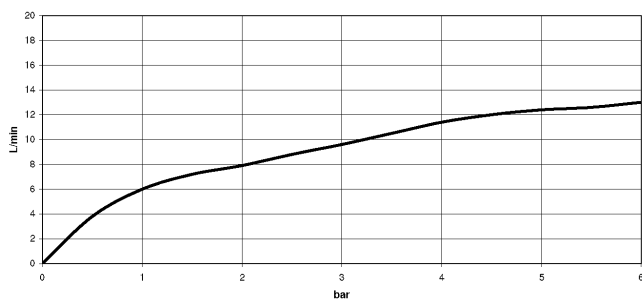

Can only be combined with 33826790, 32800790, 33826888, 32815888, 20815892, 33826875.

Intrinsic protection against back flow.

	Chrome	27 721 970-00
	Brushed Platinum	27 721 970-06
	Platinum	27 721 970-08
	Durabross (23kt Gold)	27 721 970-09
	Dark Chrome	27 721 970-19
	Brushed Durabross (23kt Gold)	27 721 970-28
	Matte Black	27 721 970-33
	Brushed Champagne (22kt Gold)	27 721 970-46
	Champagne (22kt Gold)	27 721 970-47
	Brushed Chrome	27 721 970-93
	Brushed Dark Platinum	27 721 970-99

27 721 970

mm [inches]

Flow rate chart

Certificates

LGA_18901.

Belgaqua_21-027-
27_3.

LGA_29572.

IAPMO_6397.