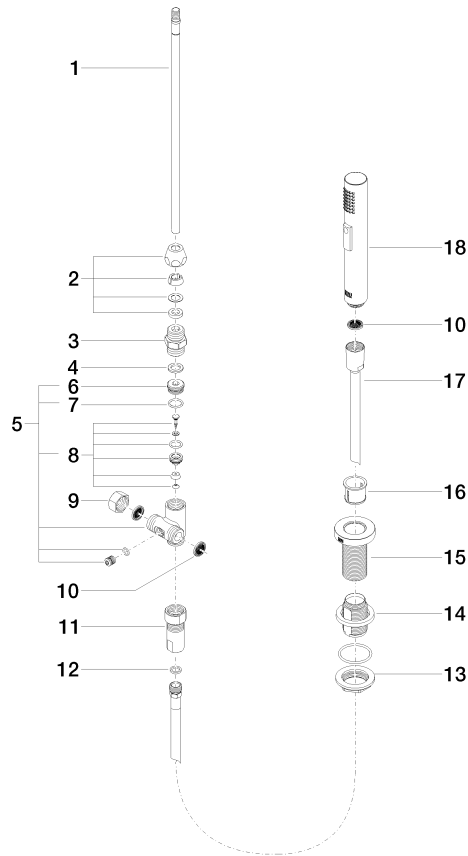

27 721 970

Fits: ELIO, TARA, TARA ULTRA

- with round rosette
- spray flow
- automatic spout/shower diverter
- height of mixer 191 mm
- hole diameter rinsing spray 32mm
- fabric braided hose 1500 mm
- sprayface with anti-scaling system
- lead-free

Can only be combined with 33826790, 32800790, 33826888, 32815888, 20815892, 33826875.

Intrinsic protection against back flow.

	Chrome	27 721 970-00
	Brushed Platinum	27 721 970-06
	Platinum	27 721 970-08
	Durabross (23kt Gold)	27 721 970-09
	Dark Chrome	27 721 970-19
	Brushed Durabross (23kt Gold)	27 721 970-28
	Matte Black	27 721 970-33
	Brushed Champagne (22kt Gold)	27 721 970-46
	Champagne (22kt Gold)	27 721 970-47
	Brushed Chrome	27 721 970-93
	Brushed Dark Platinum	27 721 970-99

27 721 970

mm [inches]

Flow rate chart

Certificates

LGA_18901.

Belgaqua_21-027-
27_3.

LGA_29572.

IAPMO_6397.

27 721 970

Spare parts list

No.	Item Number	Name	Quantity used	Delivery time
1	04 24 02 046 01-07	pipe	1	10
2	90 23 30 040 00-00	threaded connector	1	10
3	90 24 03 168 00 90	nipple	1	2
4	90 14 20 002 00 90	seal	1	2
5	90 17 09 046 10 90	diverter	1	2
6	09 24 04 112 10 90	nipple	1	2
7	90 14 10 033 00 90	seal	1	2
8	90 21 10 031 10 90	diverter	1	2
9	04 21 02 006 00 92	cap	1	2
10	09 23 01 039 90	sieve	2	2
11	90 24 03 241 00 90	nipple	1	2
12	90 14 20 019 00 90	seal	1	2
13	04 30 11 038 66 90	fixing set	1	2
14	12 720 970 90	Extension set -	1	60
15	09 30 01 285-00	rosette	1	10
16	90 18 40 085 00 90	sleeve	1	2
17	90 30 02 062 00-00	hose	1	2
18	04 12 11 158 00-00	shower	1	10